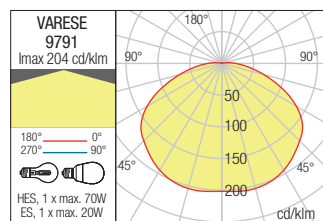

SUSPENSIE/SUSPENSION

Type	Code	Bulbs recommended/Power	Socket	Input voltage	Input frequency
	<b>9792</b>	HES, 1 x max. 70W	E27	230V	50Hz
		ES, 1 x max. 20W			

APLICĂ/WALL

Type	Code	Bulbs recommended/Power	Socket	Input voltage	Input frequency
	<b>9791</b>	HES, 1 x max. 70W ES, 1 x max. 20W	E27	230V	50Hz